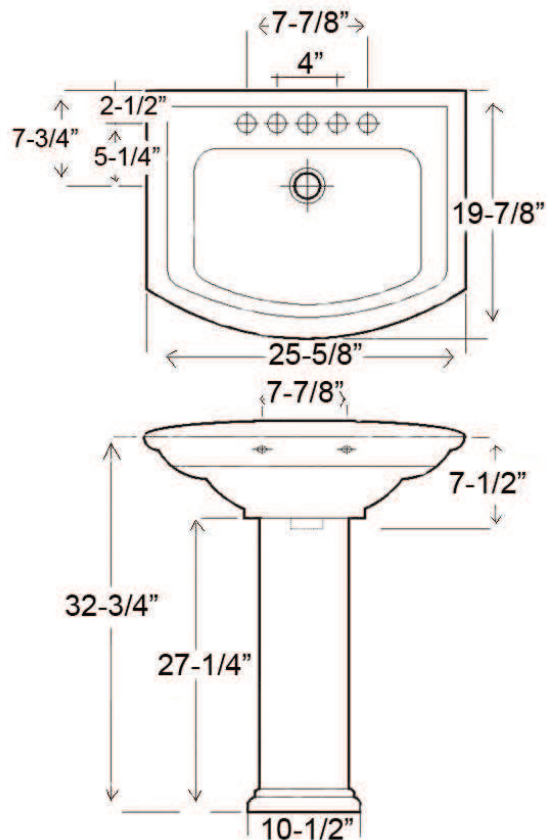

# WASHINGTON 650 PEDESTAL LAVATORY

Cat. No.  
3-41X

Faucet not included

W: 25 5/8"  
D: 19 7/8"  
H: 32 3/4"  
Flange: 1 5/8"

## Features:

- ▶ Made of Vitreous China
- ▶ Available for 4" CC or 8" Widespread
- ▶ Can Be Installed Using Toggle or Molly Bolts (not included)

\*For ease of installation order one of the following

1. Hangers (pair) \$ 4.75
2. Bracket (one) \$11.50

## Interior Dimensions:

Basin Interior: 16" x 12"  
Basin Depth: 7 1/2"  
Back of basin to center of faucet: 2 1/2"  
Back of basin to center of drain: 7 3/4"  
Mount bolts height: 32"  
Mount holes cc: 7 7/8"  
Faucet and spout holes: 1 1/8" (4")  
1 3/8" (8")

Dimensions of fixture are nominal and may vary within the range of tolerances established by ASMEI Standard A112.19.2-2008. Dimensions and specifications subject to change without notice.